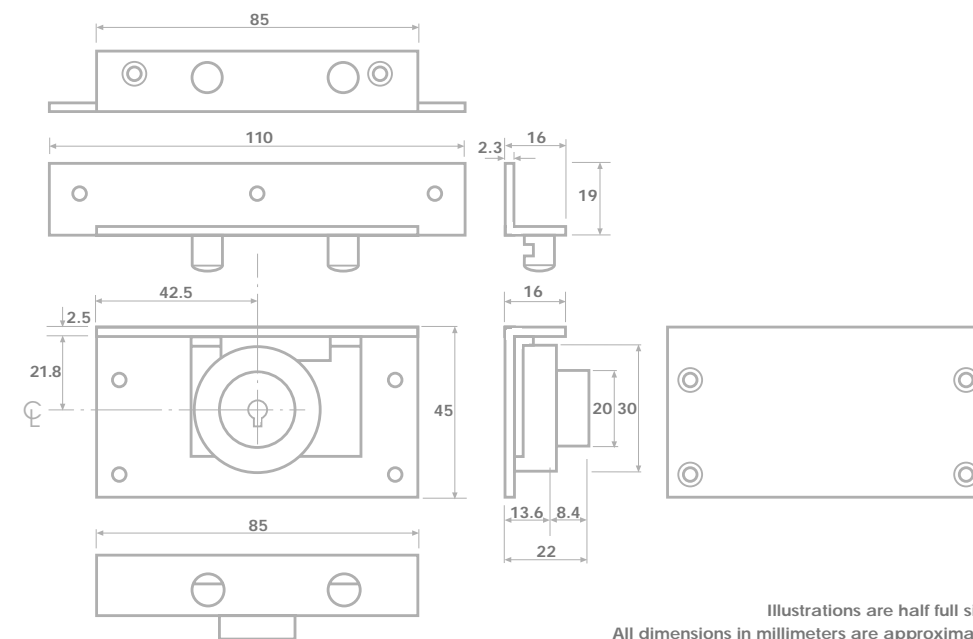

Options

- A1** - Back plate 200mm (w) x 57.2mm (h)
- A2** - Back plate 100mm (w) x 57.2mm (h)
- B1** - Vertical Throw
- B2** - Left Handed Throw
- B3** - Right Handed Throw is B2 fitted upside down
- C1** - Brass Nozzle with Hardened Steel Insert, blackened
- D1** - Brass Finish, finished and lacquered

BOX CABINET LOCKS

Common Applications

- Despatch Boxes.
- Deed Boxes.
- Traditional lift up Retail Display Lids.

BOX CABINET LOCKS

Illustrations are half full size
All dimensions in millimeters are approximate