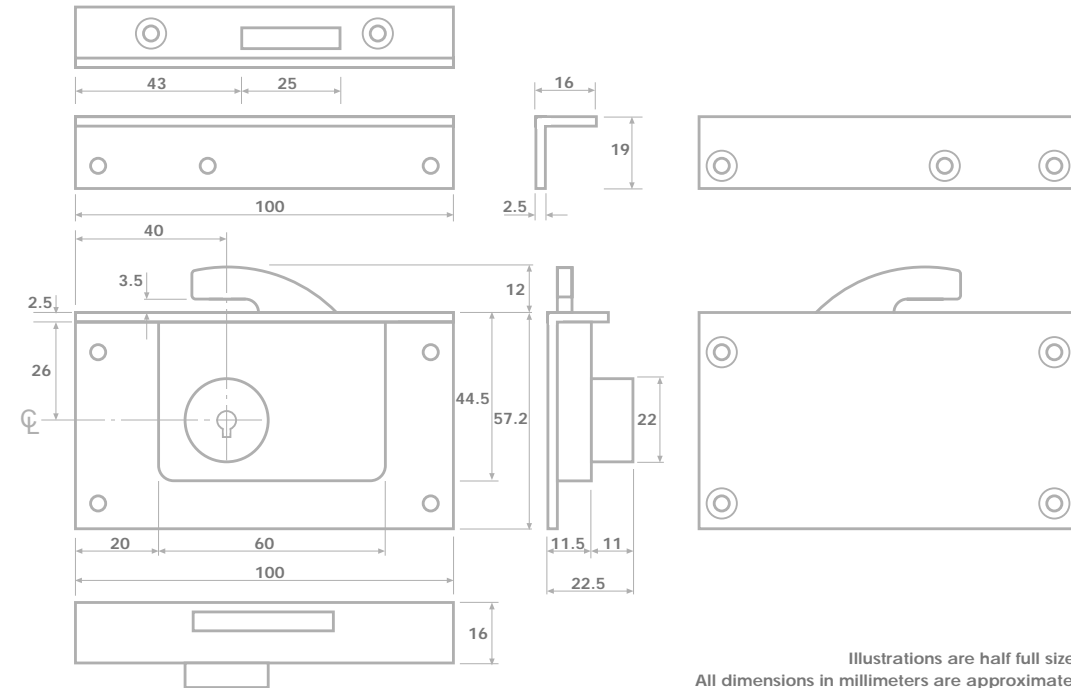

HOOK LOCKS

Common Applications

- Retail Display Cabinets.
- Drug storage.
- Sliding Doors.
- Internal Cupboard Doors to Store Rooms Wine Cellars.

HOOK LOCKS

Illustrations are half full size
All dimensions in millimeters are approximate

Options

- A1** - Back plate 200mm (w) x 57.2mm (h)
- A2** - Back plate 100mm (w) x 57.2mm (h)
- B1** - Vertical Throw
- B2** - Left Handed Throw
- B3** - Right Handed Throw is B2 fitted upside down
- C1** - Brass Nozzle with Hardened Steel Insert, blackened
- D1** - Brass Finish, finished and lacquered

BOX CABINET LOCKS

Common Applications

- Despatch Boxes.
- Deed Boxes.
- Traditional lift up Retail Display Lids.

BOX CABINET LOCKS

Illustrations are half full size
All dimensions in millimeters are approximate