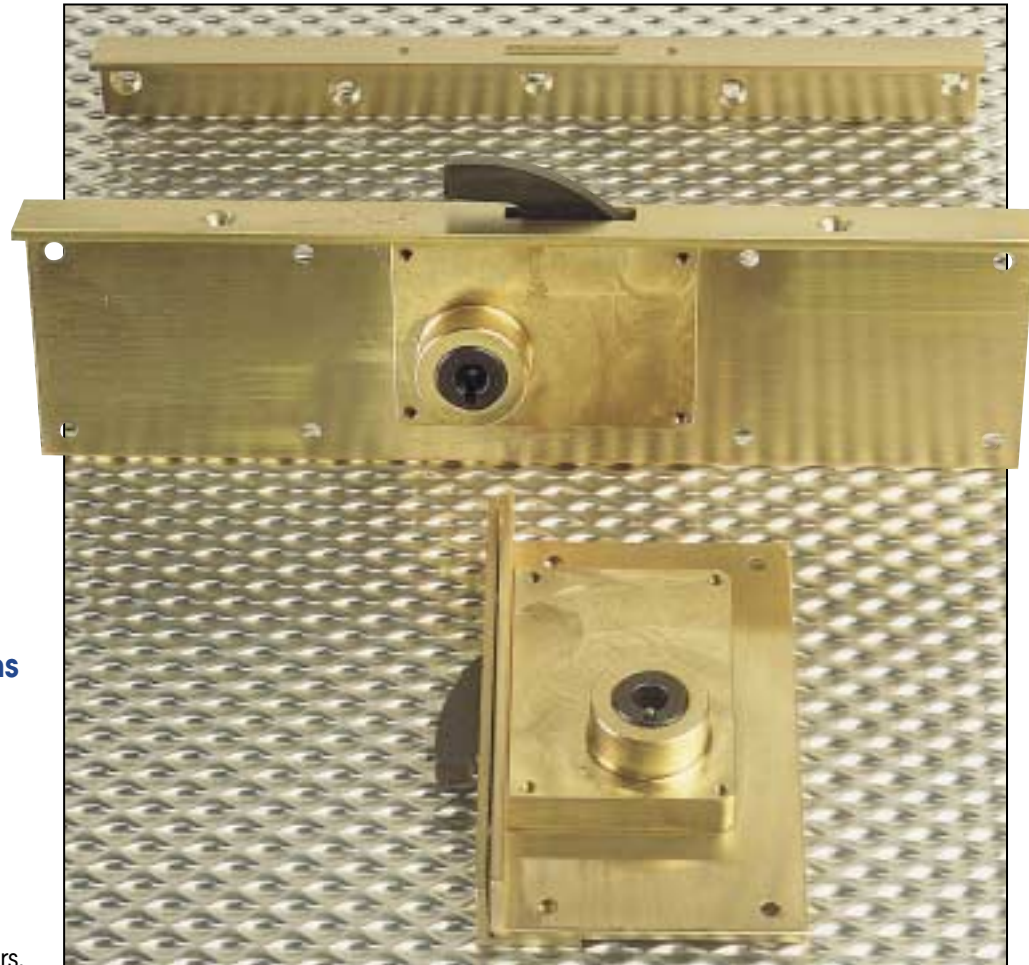

HOOK LOCKS

Common Applications

- Retail Display Cabinets.
- Drug storage.
- Sliding Doors.
- Internal Cupboard Doors to Store Rooms Wine Cellars.

HOOK LOCKS

Illustrations are half full size
All dimensions in millimeters are approximate

Options

- A1** - Back plate 200mm (w) x 57.2mm (h)
- A2** - Back plate 100mm (w) x 57.2mm (h)
- B1** - Vertical Throw
- B2** - Left Handed Throw
- B3** - Right Handed Throw is B2 fitted upside down
- C1** - Brass Nozzle with Hardened Steel Insert, blackened
- D1** - Brass Finish, finished and lacquered

CAB 17HOOK

- Standard
- Standard
- Standard
- Standard
- Standard
- Standard
- Standard

Options must be specified with each order

Bespoke Development

- The CAB 17HOOK lock, with options A1 and C1, was designed and developed for Argos Distributors Limited.

BOX CABINET LOCKS

Common Applications

- Despatch Boxes.
- Deed Boxes.
- Traditional lift up Retail Display Lids.

BOX CABINET LOCKS

Illustrations are half full size
All dimensions in millimeters are approximate