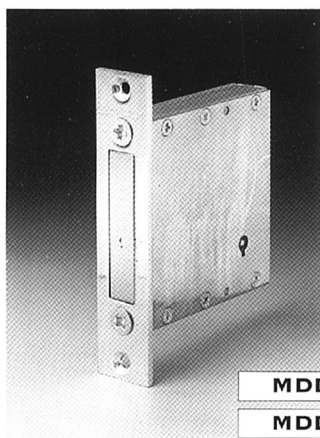

STANDARD DEADLOCKS

MDD 27

MDD 17

MDD (MORTICE DEEP DEADLOCK)

DOOR TYPE

Wood

COMMON APPLICATIONS

Office and residential accommodation, armament cabinets and explosive stores.

PRINCIPAL DESIGN FEATURE

Standard deadlock for doors with 25mm (1") fire stops.

HARDENED BOLTS AND OUTSIDE PLATES TO PREVENT ATTACK

Yes

OPTION FOR LOCK TO BE CONTACTED

Yes

ELECTRIC RELEASES AVAILABLE

Yes