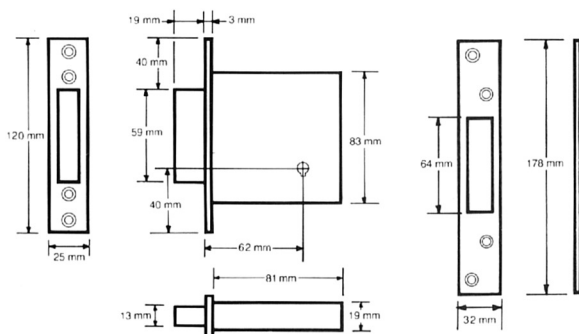

STANDARD DEADLOCKS

MDD 27

MDD 17

MDD (MORTICE DEEP DEADLOCK)

DOOR TYPE

Wood

COMMON APPLICATIONS

Office and residential accommodation, armament cabinets and explosive stores.