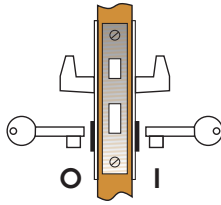

BRAMAH - KAYE MORTICE LOCKS

Product Types, Operation and Options

- Product Type:** Sash Lock.
- Purpose:** To automatically hold the door closed, while allowing a key to throw and withdraw the deadbolt and a handle to withdraw the latch.
- Cylinders Used:** Euro Profile, Union Oval, Bramah Profile.
- Operation:**
O - Depress Handle to open Latch. Turn key to lock or unlock - Outside.
I - Depress Handle to open Latch. Turn key to lock or unlock - Inside.

Options Available:

Square Faceplate - Use Round Faceplate with Rebated Doors				
Steel Finish		Bolt	Case	Backset
B8597-400-U	45mm Sash Lock - 2065 - KK or KT	14	65	45
B8584-400-U	57mm Sash Lock - 2065 - KK or KT	14	77	57
B8001-400-U	57mm Sash Lock - 3065 - KK or KT 22 Swiss	20	77	57
B8586-400-U	57mm Sash Lock - 3065 - KK or KT	20	77	57
Brass Finish		Bolt	Case	Backset
B8597-410-U	45mm Sash Lock - 2065 - KK or KT	14	65	45
B8584-410-U	57mm Sash Lock - 2065 - KK or KT	14	77	57
B8001-410-U	57mm Sash Lock - 3065 - KK or KT 22 Swiss	20	77	57
B8586-410-U	57mm Sash Lock - 3065 - KK or KT	20	77	57

Round Faceplate - Always with rebate sets - see table below				
Steel Finish		Bolt	Case	Backset
B8597-500-U	45mm Sash Lock - 2065 - KK or KT	14	65	45
B8584-500-U	57mm Sash Lock - 2065 - KK or KT	14	77	57
B8001-500-U	57mm Sash Lock - 3065 - KK or KT 22 Swiss	20	77	57
B8586-500-U	57mm Sash Lock - 3065 - KK or KT	20	77	57
Brass Finish		Bolt	Case	Backset
B8597-510-U	45mm Sash Lock - 2065 - KK or KT	14	65	45
B8584-510-U	57mm Sash Lock - 2065 - KK or KT	14	77	57
B8001-510-U	57mm Sash Lock - 3065 - KK or KT 22 Swiss	20	77	57
B8586-510-U	57mm Sash Lock - 3065 - KK or KT	20	77	57

All dimensions are in millimetres

Sash Lock